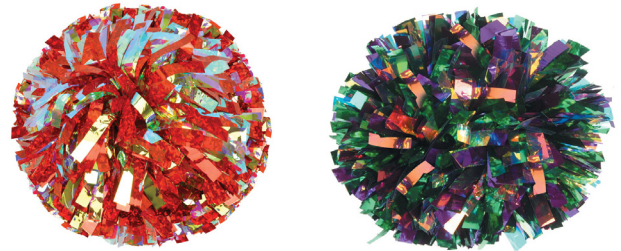

CHOOSE YOUR STRAND WIDTH:
3/16", 1/2", 3/4", 1", 2" (1" and 2" not available in Lite)

LASER POMS

with HOLOGRAPHIC and/or METALLIC